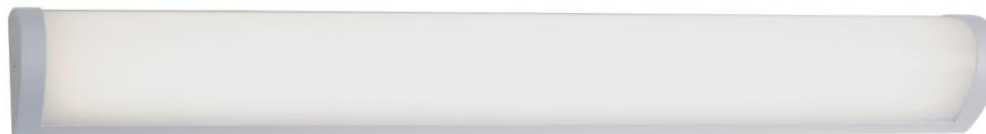

Tyra

LED Vanity Light

LED

IP44

Rating

Specifications

16W LED Indoor-Outdoor Wall Light
Gloss White, Matt Black or Chrome
Aluminum with Acrylic Diffuser
IP44

Dimensions

W60.4 x 7.5 x Ext: 6.6cm

Wattage	16W LED
Colour Temp	4000K
Lumens	1500lm
Dimmable	No
RA	>80

Model No.	Description	Colour	Light Source
MW4016	16W LED Vanity Light	White / Black	16W LED / 1500Lm
MW4016CH	16W LED Vanity Light	Chrome	16W LED / 1500Lm